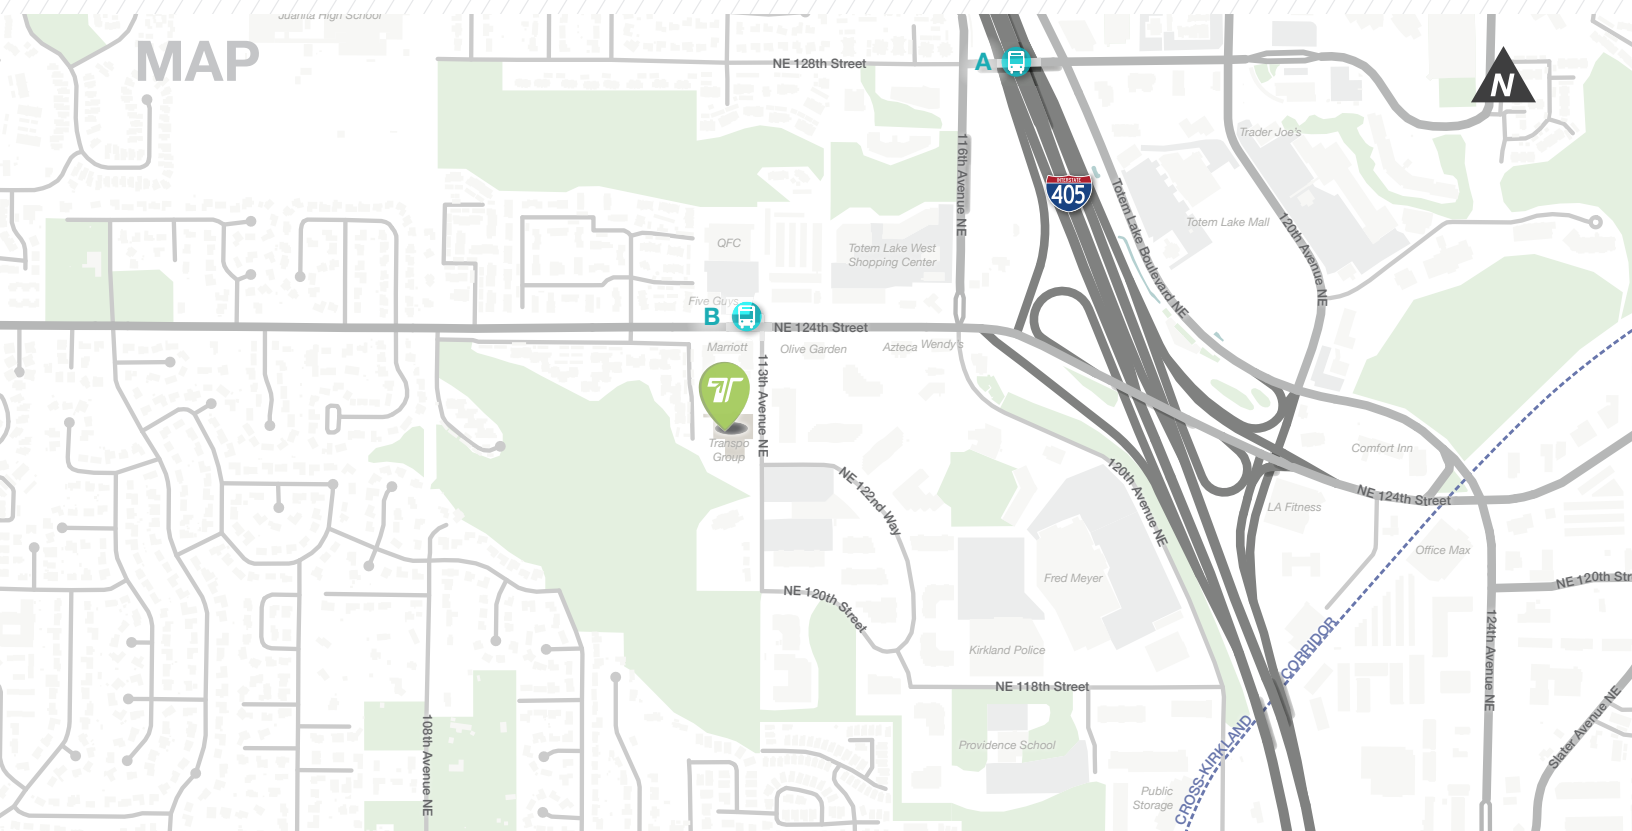

DIRECTIONS TO transpogroup

12131 113th Avenue NE
Ste 203
Kirkland, WA 98034

HEADING SOUTH

from (I-5/I-405 junction)

DRIVE

- ▶ Head South on I-405
- ▶ Take Exit 20
- ▶ Go right onto NE 12th Street
- ▶ Go left on 113th Ave NE

HEADING NORTH

from (SR-520/I-405 Junction - South Kirkland P&R)

- ▶ Head North on I-405
- ▶ Take Exit 20B
- ▶ Go left onto NE 124th Street
- ▶ Go left on 113th Avenue NE

TRANSIT

- ▶ Take Metro bus 535 (heading south)
- ▶ Disembark at I-405 & Totem Lake Fwy Station (A)
- ▶ Walk south on 116th Ave NE, Turn right on NE 124th St, Turn left on 113th Ave NE

- ▶ Take Metro bus 255 (heading north)
- ▶ Disembark at NE 124th St & 113th Ave NE (B)
- ▶ Walk south on 113th Ave NE

BIKE

- ▶ Head south on Poplar Way>Brier Road
- ▶ Turn Left on Bothell Way NE
- ▶ Turn Right onto Waynita Way NE>100th Ave NE
- ▶ Turn Left onto NE 145th St
- ▶ Turn right onto 104th Ave NE
- ▶ Turn Left onto 143rd PI NE>108th Ave NE
- ▶ Turn Left onto NE 132nd St
- ▶ Turn Right onto 116th Ave NE
- ▶ Turn Right onto NE 124th St
- ▶ Turn Left onto 113th Ave NE

- ▶ Head North on the Cross-Kirkland Corridor until you reach 120th Ave NE
- ▶ Turn Left on 120th Ave NE
- ▶ Turn Left onto NE 118th St
- ▶ Turn Left onto NE 120th St>113th Ave NE

MAP

(425) 821.3665